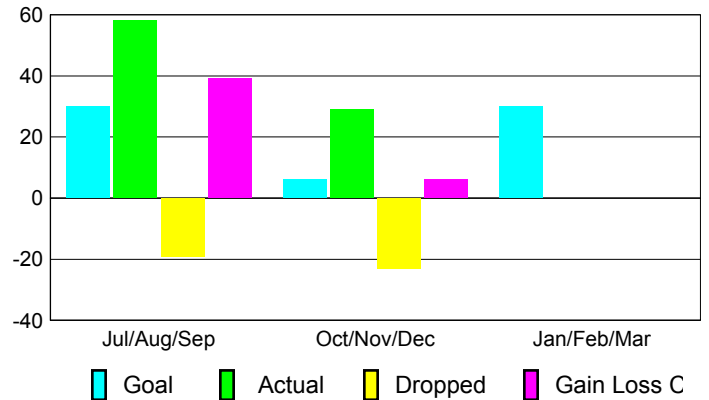

Membership Results 2012-2013

Goal, New, Dropped, Gain/Loss