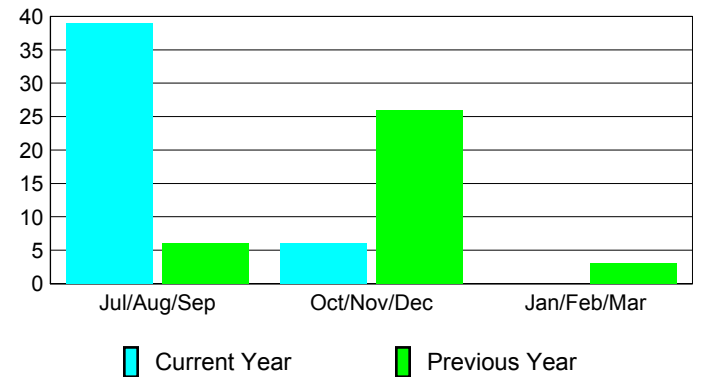

**Membership Results
2012-2013**

**Membership
2011-2012**

Month	Net Memb Goal	Actual New Memb	Actual Dropped Memb	Gain/Loss of Memb	Gain/Loss of Memb
Jul/Aug/Sep	30	58	-19	39	6
Oct/Nov/Dec	6	29	-23	6	26
Jan/Feb/Mar	30	30	0	0	3
Totals	66	87	-42	45	35

Membership Results 2012-2013

Goal, New, Dropped, Gain/Loss

Comparison of Membership Gain/Loss

Current Year Compared to the Previous Year

Gender Comparison 2012-2013